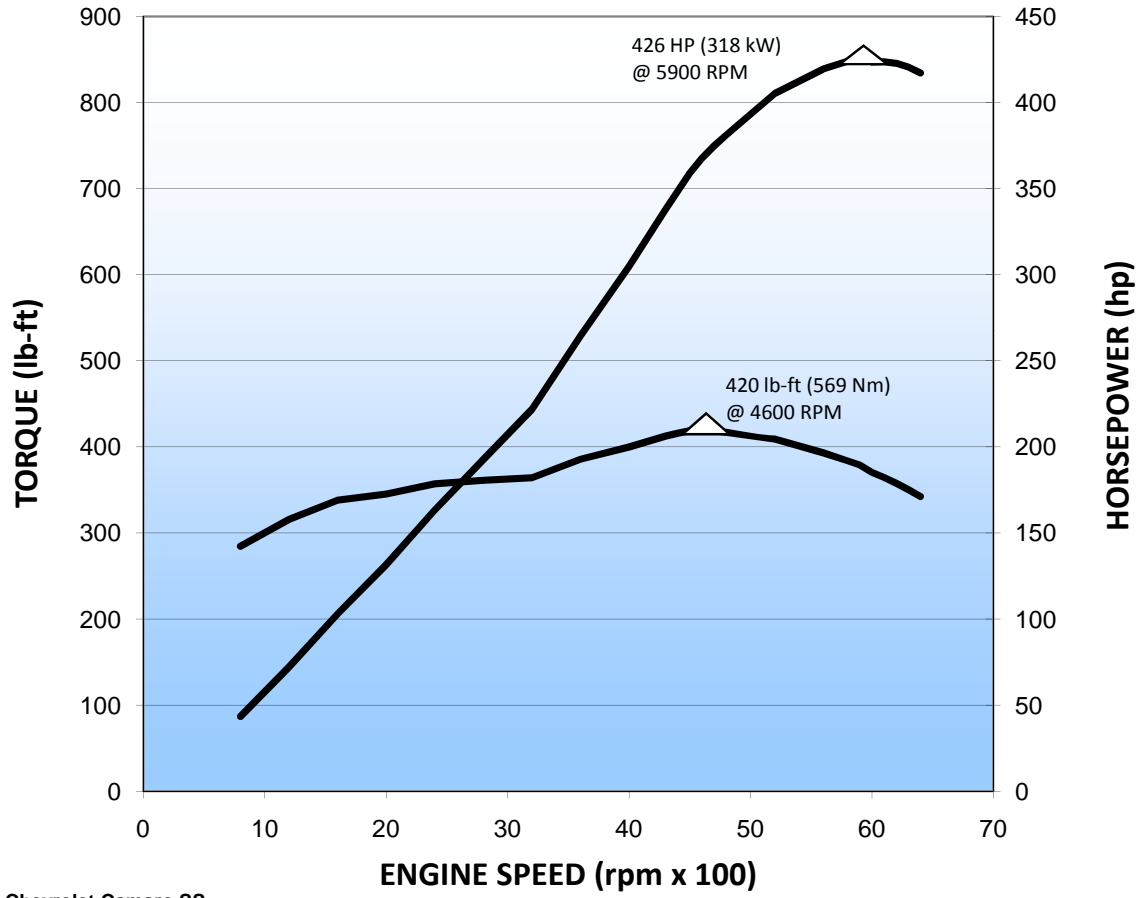

2010 "LS3" 6.2L V-8 (LS3)

SAE J1349
Certified Power™

Chevrolet Camaro SS